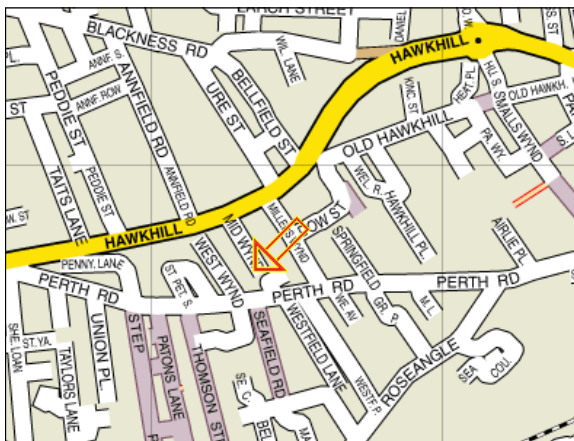

Alex Fyffe, Clean Close Cleaning

Where we are...

**Block 2 Unit 11 Mid Wynd
Dundee DD1 4JG**

To arrange your request please call:

**Chris on 01382 206107 or at
chris.nowak@helmtraining.co.uk
or Anthea Coulter 01382 224464**